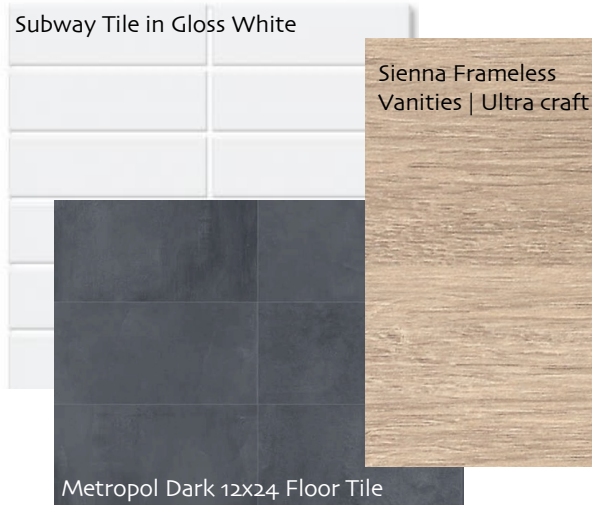

SECONDARY BATHROOMS

Maxim Spec 24" Wide Satin Nickel LED Bath Light

Satin Nickel Metal Framed Mirror
Better Bevel

Genta Sink Faucet | MOEN

KOHLER | Brazn Undermount Sink

Genta Shower Trim | MOEN

60" Architec Bathtub | DURAVIT

Santa Rossa One-Piece
Toilet | KOHLER

FINISH MATERIALS

Modern Flames 50" Electric Fireplace

3.5" Wide White Oak Hardwood Floors – MINWAX White

PELLA Pro Line Windows
(Painted white interior, Black metal clad exterior)